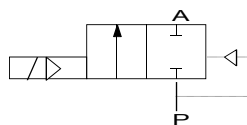

2/2-way solenoid valve brass type MV07

description:

2/2-way solenoid valve made of brass, with membrane for high flow rates. Ideal for machine and plant engineering. This valve switches at 0 bar. Force pilot operated valve.

features:

- Suitable for neutral, not neutral, **liquid & gaseous media**
- Mounting position: any, solenoid preferably above

connection:
1/4", 3/8", 1/2" inch

control:
force pilot operated

function:
NC – normally closed

pressure:
0,0 – 20 bar – depending on design

design:	seat valve with membrane
diameter:	DN10
body material:	Brass
seal:	EPDM, NBR, FKM
voltage:	230V 50Hz 24V DC
voltage tolerance:	+/- 10% acc. VDE 0580
power consumption:	230V 50Hz: 22 VA
	24V DC 13 Watt
duty:	100 % ED
plug socket:	IP65 is plug socket mounted acc. DIN EN 175301-803 form A
plug	cable diameter 6-8 mm, thread PG 9, design A
viscosity:	≤20CST
temperature:	ambient: max. + 50°C
	media: FKM – 10°C up to +120°C
	NBR – 10°C up to +90°C
	EPDM – 10°C up to +130°C

options: without oil and fat
 plug socket mounted with LED
 Ex II 2G Ex mII T4
 II 3D IP65 T130°C

dimensions:

connection	DN	L	B	H
1/4" inch	10	50	40,5	98
3/8" inch	10	50	40,5	98
1/2" inch	10	50	40,5	98

Test meeting the requirement of PED acc. to DIN EN 12266-1: