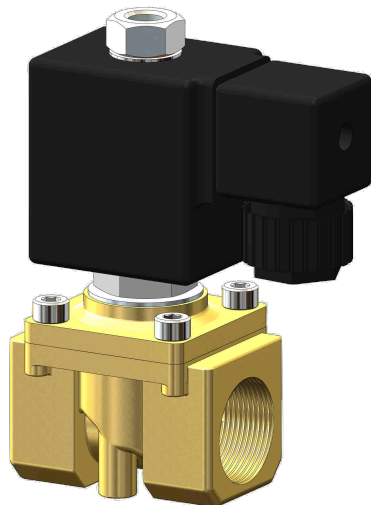

2/2-way solenoid valve brass type MV07

description:

2/2-way solenoid valve made of brass, with membrane for high flow rates. Ideal for machine and plant engineering. This valve switches at 0 bar. Force pilot operated valve.

features:

- Suitable for neutral, not neutral, **liquid & gaseous media**
- Mounting position: any, solenoid preferably above

connection:
1/4", 3/8", 1/2" inch

control:
force pilot operated

function:
NC – normally closed

pressure:
0,0 – 20 bar – depending on design

design:	seat valve with membrane
diameter:	DN10
body material:	Brass
seal:	EPDM, NBR, FKM
voltage:	230V 50Hz 24V DC
voltage tolerance:	+/- 10% acc. VDE 0580
power consumption:	230V 50Hz: 22 VA
	24V DC 13 Watt
duty:	100 % ED
plug socket:	IP65 is plug socket mounted acc. DIN EN 175301-803 form A
plug	cable diameter 6-8 mm, thread PG 9, design A
viscosity:	≤20CST
temperature:	ambient: max. + 50°C
	media: FKM – 10°C up to +120°C
	NBR – 10°C up to +90°C
	EPDM – 10°C up to +130°C

options: without oil and fat
 plug socket mounted with LED
 Ex II 2G Ex mII T4
 II 3D IP65 T130°C

dimensions:

connection	DN	L	B	H
1/4" inch	10	50	40,5	98
3/8" inch	10	50	40,5	98
1/2" inch	10	50	40,5	98

Test meeting the requirement of PED acc. to DIN EN 12266-1: