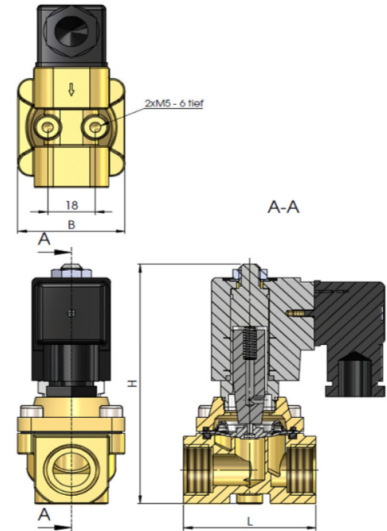

pressure:
0,0 – 20 bar – depending on design

design:	seat valve with membrane
diameter:	DN10
body material:	Brass
seal:	EPDM, NBR, FKM
voltage:	230V 50Hz 24V DC
voltage tolerance:	+/- 10% acc. VDE 0580
power consumption:	230V 50Hz: 22 VA
	24V DC 13 Watt
duty:	100 % ED
plug socket:	IP65 is plug socket mounted acc. DIN EN 175301-803 form A
plug	cable diameter 6-8 mm, thread PG 9, design A
viscosity:	≤20CST
temperature:	ambient: max. + 50°C
	media: FKM – 10°C up to +120°C
	NBR – 10°C up to +90°C
	EPDM – 10°C up to +130°C

DN	max. pressure	connection	flow rate
10 mm	0,0 – 20 bar (16 bar*)	G 1/4" inch	1,6 m³/h
10 mm	0,0 – 20 bar (16 bar*)	G 3/8" inch	2,0 m³/h
10 mm	0,0 – 20 bar (16 bar*)	G 1/2" inch	2,0 m³/h

* using DC reduces the working pressure

options: without oil and fat
 plug socket mounted with LED
 Ex II 2G Ex mII T4
 II 3D IP65 T130°C

dimensions:

connection	DN	L	B	H
1/4" inch	10	50	40,5	98
3/8" inch	10	50	40,5	98
1/2" inch	10	50	40,5	98

Test meeting the requirement of PED acc. to DIN EN 12266-1:

The tightness corresponds to the specified leakage rates*:

type	soft seat**
MV07	A

* acc. to EN 12266-1

** Soft Seat: EPDM, FKM, NBR

article number:

Type	Voltage	Seal	Function	Version	Size
MV07	1 – 230V 50Hz 2 – 24V DC	1 – EPDM 2 – FKM 4 – NBR	0 – NC normally closed	0 – standard	01 – 1/4" 02 – 3/8" 03 – 1/2"