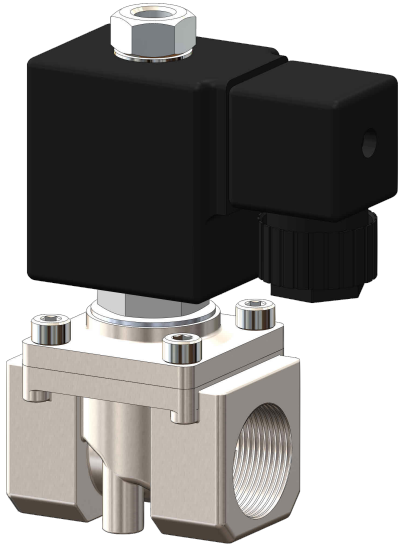

2/2-way solenoid valve stainless steel type EV07

description:

2/2-way solenoid valve made of stainless steel with membrane for high flow rates. Ideal for machine and plant engineering. This valve switches at 0 bar (force pilot operated)

features:

- Suitable for **liquid & gaseous, neutral and not neutral media**
- Mounting position: any, preferably solenoid above

connection:
1/4", 3/8", 1/2" inch

control:
force pilot operated

function:
NC – normally closed

pressure:
0,0 – 20 bar – depending on design

design:	seat valve with membrane
diameter:	DN10
body material:	stainless steel 1.4308
seal:	EPDM, NBR, FKM
voltage:	230V 50Hz 24V DC
voltage tolerance:	+/- 10% acc. VDE 0580
power consumption:	230V 50Hz: 22 VA 24V DC 13 Watt
duty:	100 % ED
plug socket:	IP65 is plug socket mounted acc. DIN EN 175301-803 form A
plug:	cable diameter 6-8 mm, thread PG 9, design A
viscosity:	≤20CST
temperature:	Ambient: max. + 50°C media: FKM – 10°C up to +120°C NBR – 10°C up to +90°C EPDM – 10°C up to +130°C

example No. EV07120002:

EV07 | 1 | 2 | 0 | 0 | 02

2/2 way solenoid valve stainless steel
 Voltage: 230V 50Hz
 Seal: FKM
 Function: NC normally closed
 Version: standard
 Size: 3/8"

Image similar, subject change without notice.