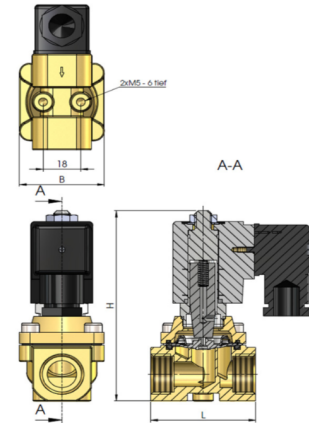

pressure:
0,0 – 20 bar – depending on design

design:	seat valve with membrane
diameter:	DN10
body material:	stainless steel 1.4308
seal:	EPDM, NBR, FKM
voltage:	230V 50Hz 24V DC
voltage tolerance:	+/- 10% acc. VDE 0580
power consumption:	230V 50Hz: 22 VA 24V DC 13 Watt
duty:	100 % ED
plug socket:	IP65 is plug socket mounted acc. DIN EN 175301-803 form A
plug:	cable diameter 6-8 mm, thread PG 9, design A
viscosity:	≤20CST
temperature:	Ambient: max. + 50°C media: FKM – 10°C up to +120°C NBR – 10°C up to +90°C EPDM – 10°C up to +130°C

DN	max. pressure	Connection	flow rate
10 mm	0,0 – 20 bar (16 bar*)	G 1/4" inch	1,6 m³/h
10 mm	0,0 – 20 bar (16 bar*)	G 3/8" inch	2,0 m³/h
10 mm	0,0 – 20 bar (16 bar*)	G 1/2" inch	2,0 m³/h

* direct current reduces the working pressure

options: without oil and fat
 plug socket mounted with LED
 Ex II 2G Ex mII T4
 II 3D IP65 T130°C

dimensions:

connection	DN	L	B	H
1/4" inch	10	50	40,5	98
3/8" inch	10	50	40,5	98
1/2" inch	10	50	40,5	98

Test meeting the requirement of PED acc. to DIN EN 12266-1:

The tightness corresponds to the specified leakage rates*:

type	soft seat**
EV07	A

* acc. to EN 12266-1

** Soft Seat: EPDM, FKM, NBR

article number:

Type	Voltage	Seal	Function	Version	Size
EV07	1 – 230V 50Hz 2 – 24V DC	1 – EPDM 2 – FKM 4 – NBR	0 – NC normally closed	0 – standard	01 – 1/4" 02 – 3/8" 03 – 1/2"