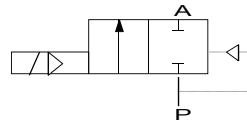

features:

- Suitable for **liquid & gaseous, neutral and not neutral media**
- Mounting position: any, preferably solenoid above